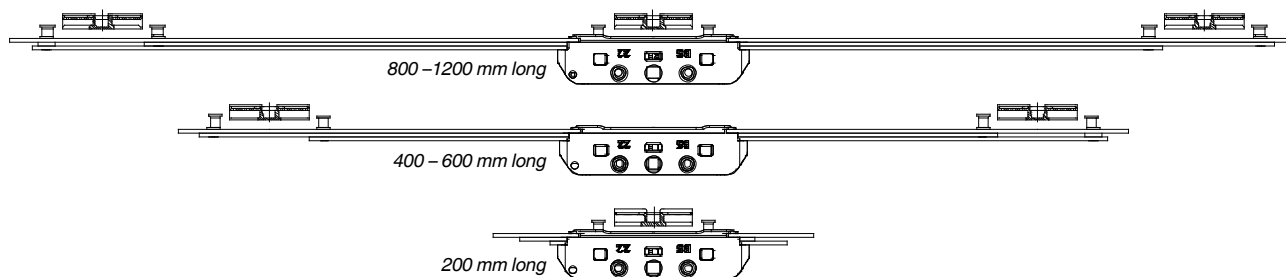

R.A.I.L. Espagnolettes

Silver Order N^o	Yellow Order N^o	Back Set	Mushroom Bolt Height	Size		Quantity Striker Plates
				Gr	mm	
202693	201915	20	7.7	1	200	1
202694	201916	20	7.7	2	400	2
202695	201917	20	7.7	3	600	2
202696	201918	20	7.7	4	800	3
202697	201919	20	7.7	5	1000	3
202698	201920	20	7.7	6	1200	3
202699	201921	22	7.7	1	200	1
202700	201922	22	7.7	2	400	2
202701	201923	22	7.7	3	600	2
202702	201924	22	7.7	4	800	3
202703	201925	22	7.7	5	1000	3
202704	201926	22	7.7	6	1200	3
202705	201927	20	9.0	1	200	1
202706	201928	20	9.0	2	400	2
202707	201929	20	9.0	3	600	2
202708	201930	20	9.0	4	800	3
202709	201931	20	9.0	5	1000	3
202710	201932	20	9.0	6	1200	3
202711	201933	22	9.0	1	200	1
202712	201934	22	9.0	2	400	2
202713	201935	22	9.0	3	600	2
202714	201936	22	9.0	4	800	3
202715	201937	22	9.0	5	1000	3
202716	201938	22	9.0	6	1200	3
202691	202667	20	10.5	1	200	1
202690	202668	20	10.5	2	400	2
202689	202669	20	10.5	3	600	2
202688	202670	20	10.5	4	800	3
202687	202671	20	10.5	5	1000	3
202686	202672	20	10.5	6	1200	3
202685	202673	22	10.5	1	200	1
202684	202674	22	10.5	2	400	2
202683	202675	22	10.5	3	600	2
202682	202676	22	10.5	4	800	3
202681	202677	22	10.5	5	1000	3
202679	202678	22	10.5	6	1200	3

MACO-GROUP

MAYER & CO BESCHLÄGE GMBH
ALPENSTRASSE 173
A-5020 SALZBURG
TEL +43 (0)662 6196-0
FAX +43 (0)662 6196-101
maco@maco.at
www.maco.at

**MACO DOOR & WINDOW
HARDWARE (U.K.) LTD**
EUROLINK INDUSTRIAL CENTRE
CASTLE ROAD, SITTINGBOURNE
KENT, ME10 3LY
TEL +44 (0)1795 433900
FAX +44 (0)1795 433901
maco@macouk.net
www.macouk.net

MACO BESCHLÄGE GMBH
DEUTSCHLAND
d-maco@maco.de

MAICO SRL
ITALIEN
maico@maico.com

**MACO HARDWARE
(TIANJIN) CO., LTD**
CHINA
j.zhang@maco.at

MACO BESCHLÄGE B.V.
NIEDERLANDE
info@maco-nl.nl

MACO POLSKA
POLEN
maco@demo.pl

Order No. 49761 – Date: June 2004

This brochure is our property. We reserve the right to make alterations without prior notice.