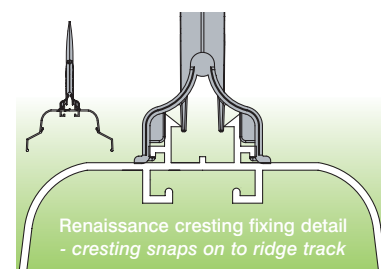

technical specification