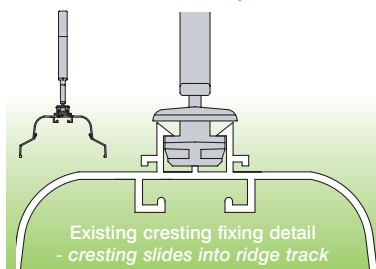

technical specification