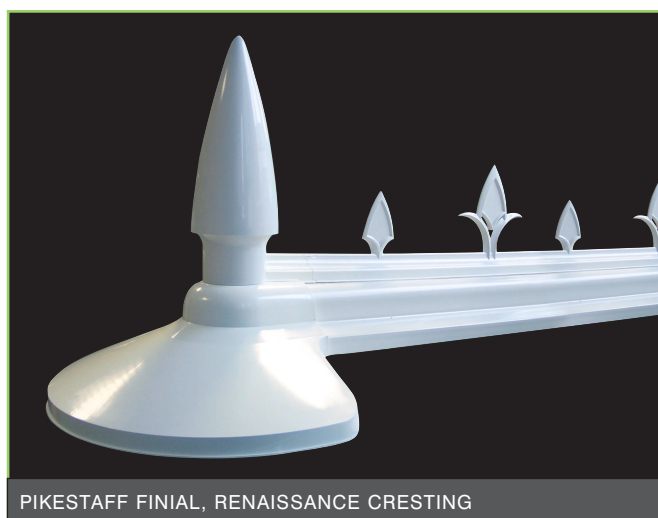

Finials and Crestings

product overview

Buyers now have an even wider choice when it comes to customising the exterior of their conservatories thanks to the new cresting and finial design that joins the existing family of options.

A choice of four different finials and five crestings allows you or your homeowner to personalise their conservatory.

Whichever style of cresting and finial combination chosen, rest assured the Ultraframe roof will be stylish and weatherproof.